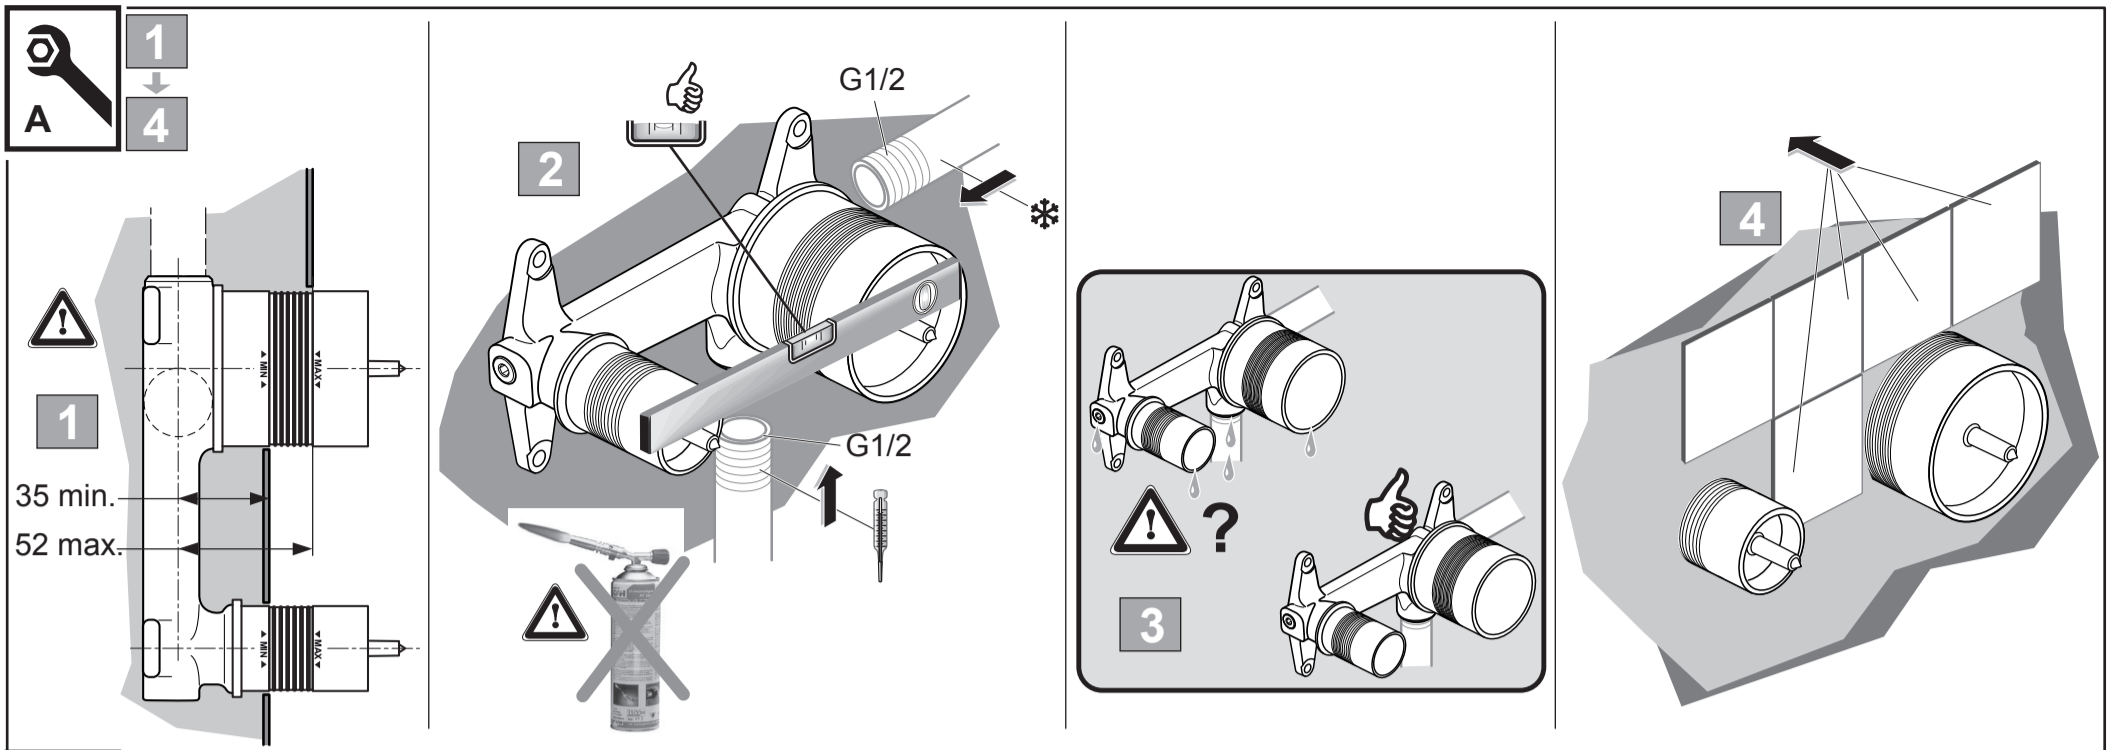

Ideal Standard

CONNECT AIR

A 7009 .. A 7029 ..

1020 / A 868 364

A 7009 ..

A 7029 ..

Ideal Standard International NV
 Corporate Village - Gent Building
 Da Vincilaan 2
 1935 Zaventem
 Belgium

www.idealstandardinternational.com