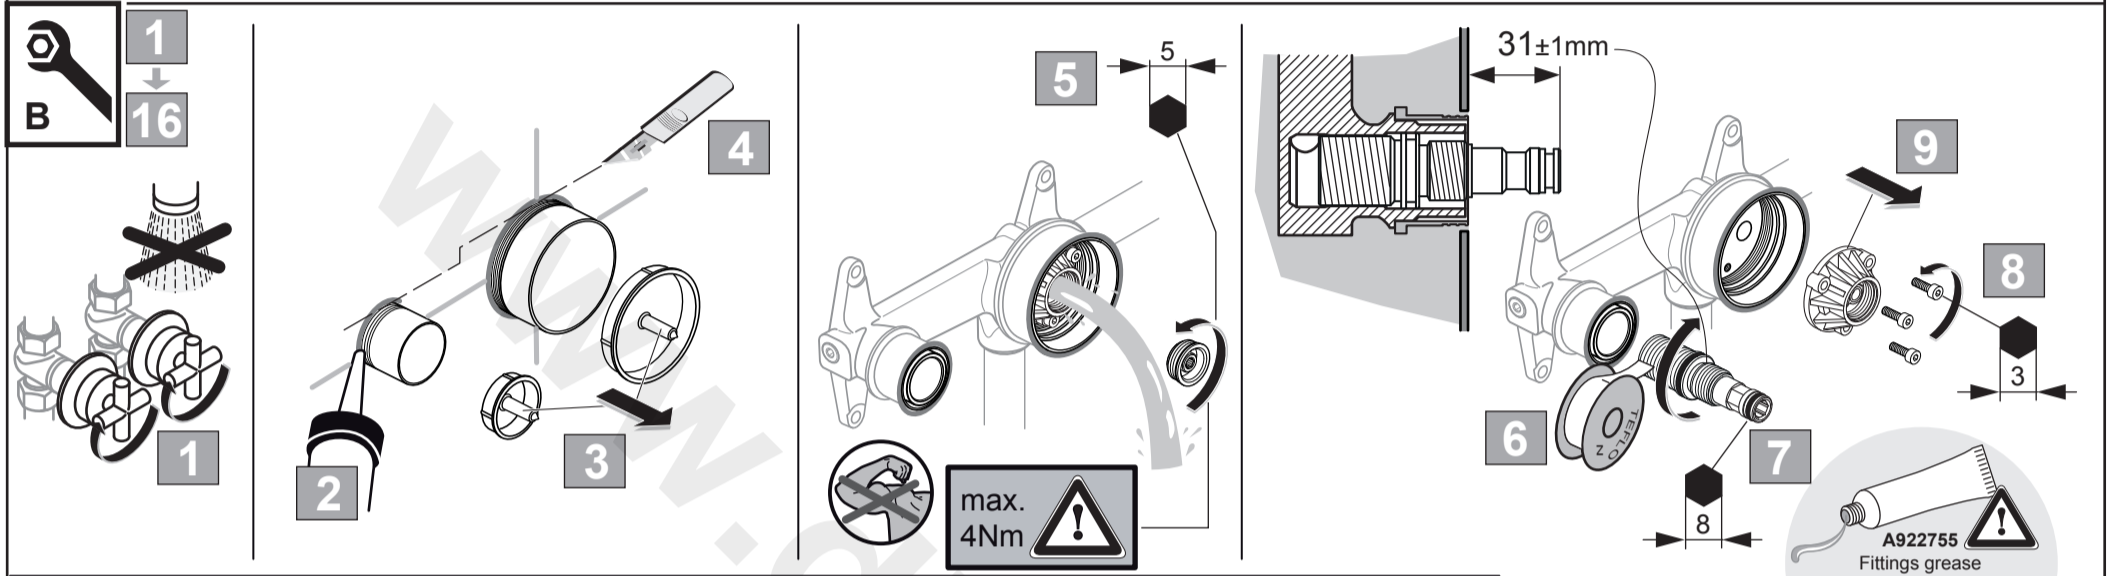

Ideal Standard

CONNECT AIR

A 7009 .. A 7029 ..

1020 / A 868 364

A 7009 ..

A 7029 ..

Ideal Standard International NV
 Corporate Village - Gent Building
 Da Vincilaan 2
 1935 Zaventem
 Belgium

www.idealstandardinternational.com