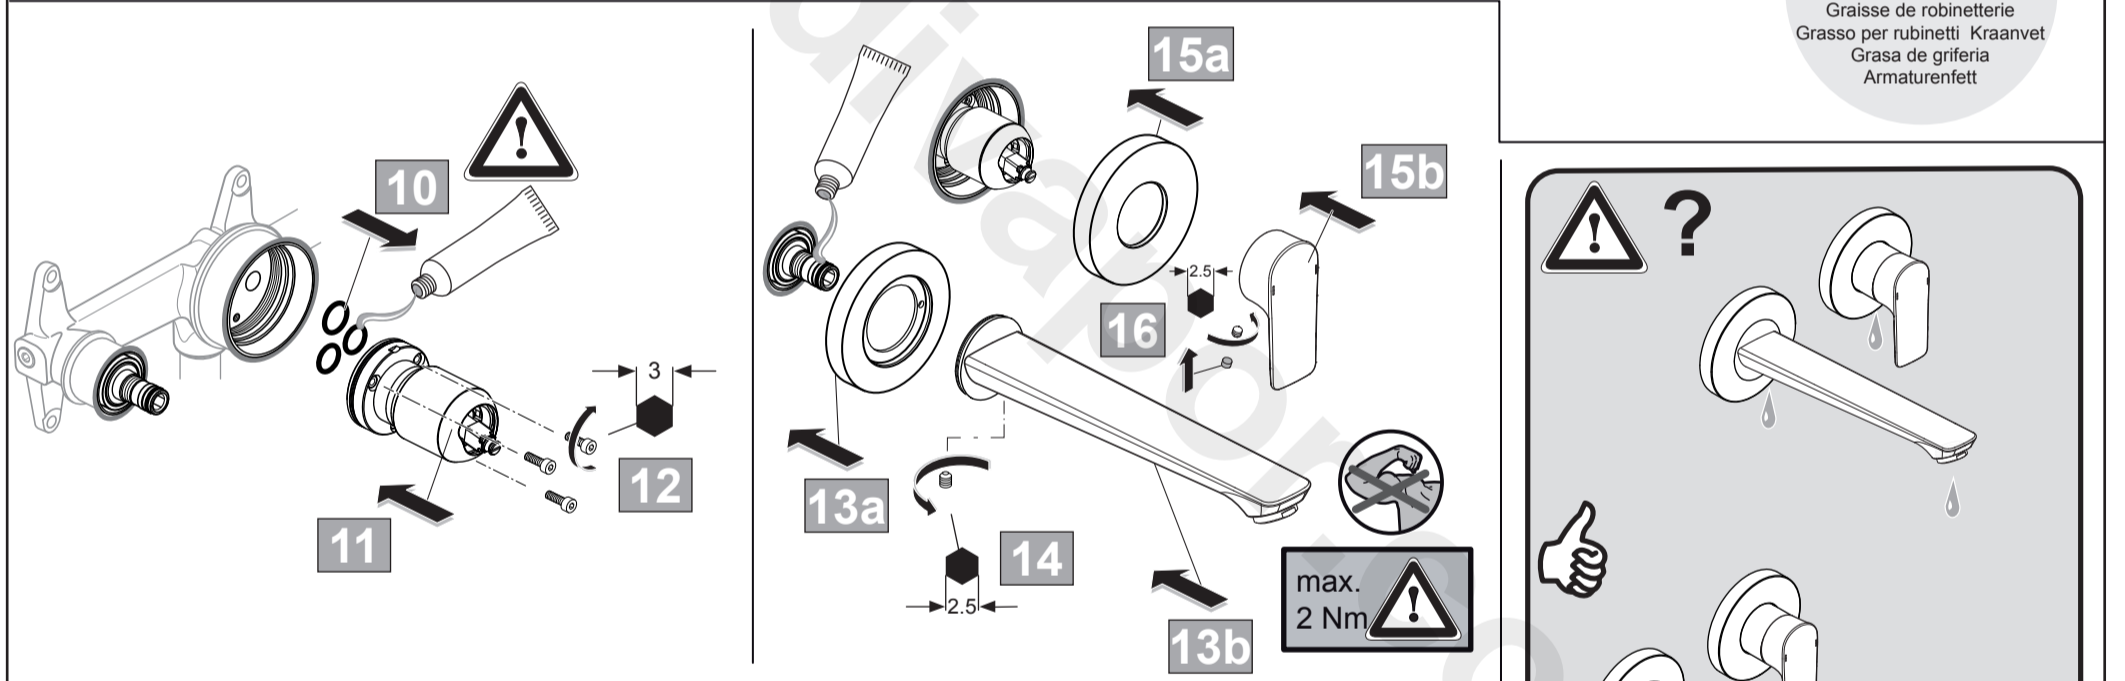

Ideal Standard

CONNECT AIR

A 7009 .. A 7029 ..

1020 / A 868 364

A 7009 ..

A 7029 ..

Ideal Standard International NV
 Corporate Village - Gent Building
 Da Vincilaan 2
 1935 Zaventem
 Belgium

www.idealstandardinternational.com